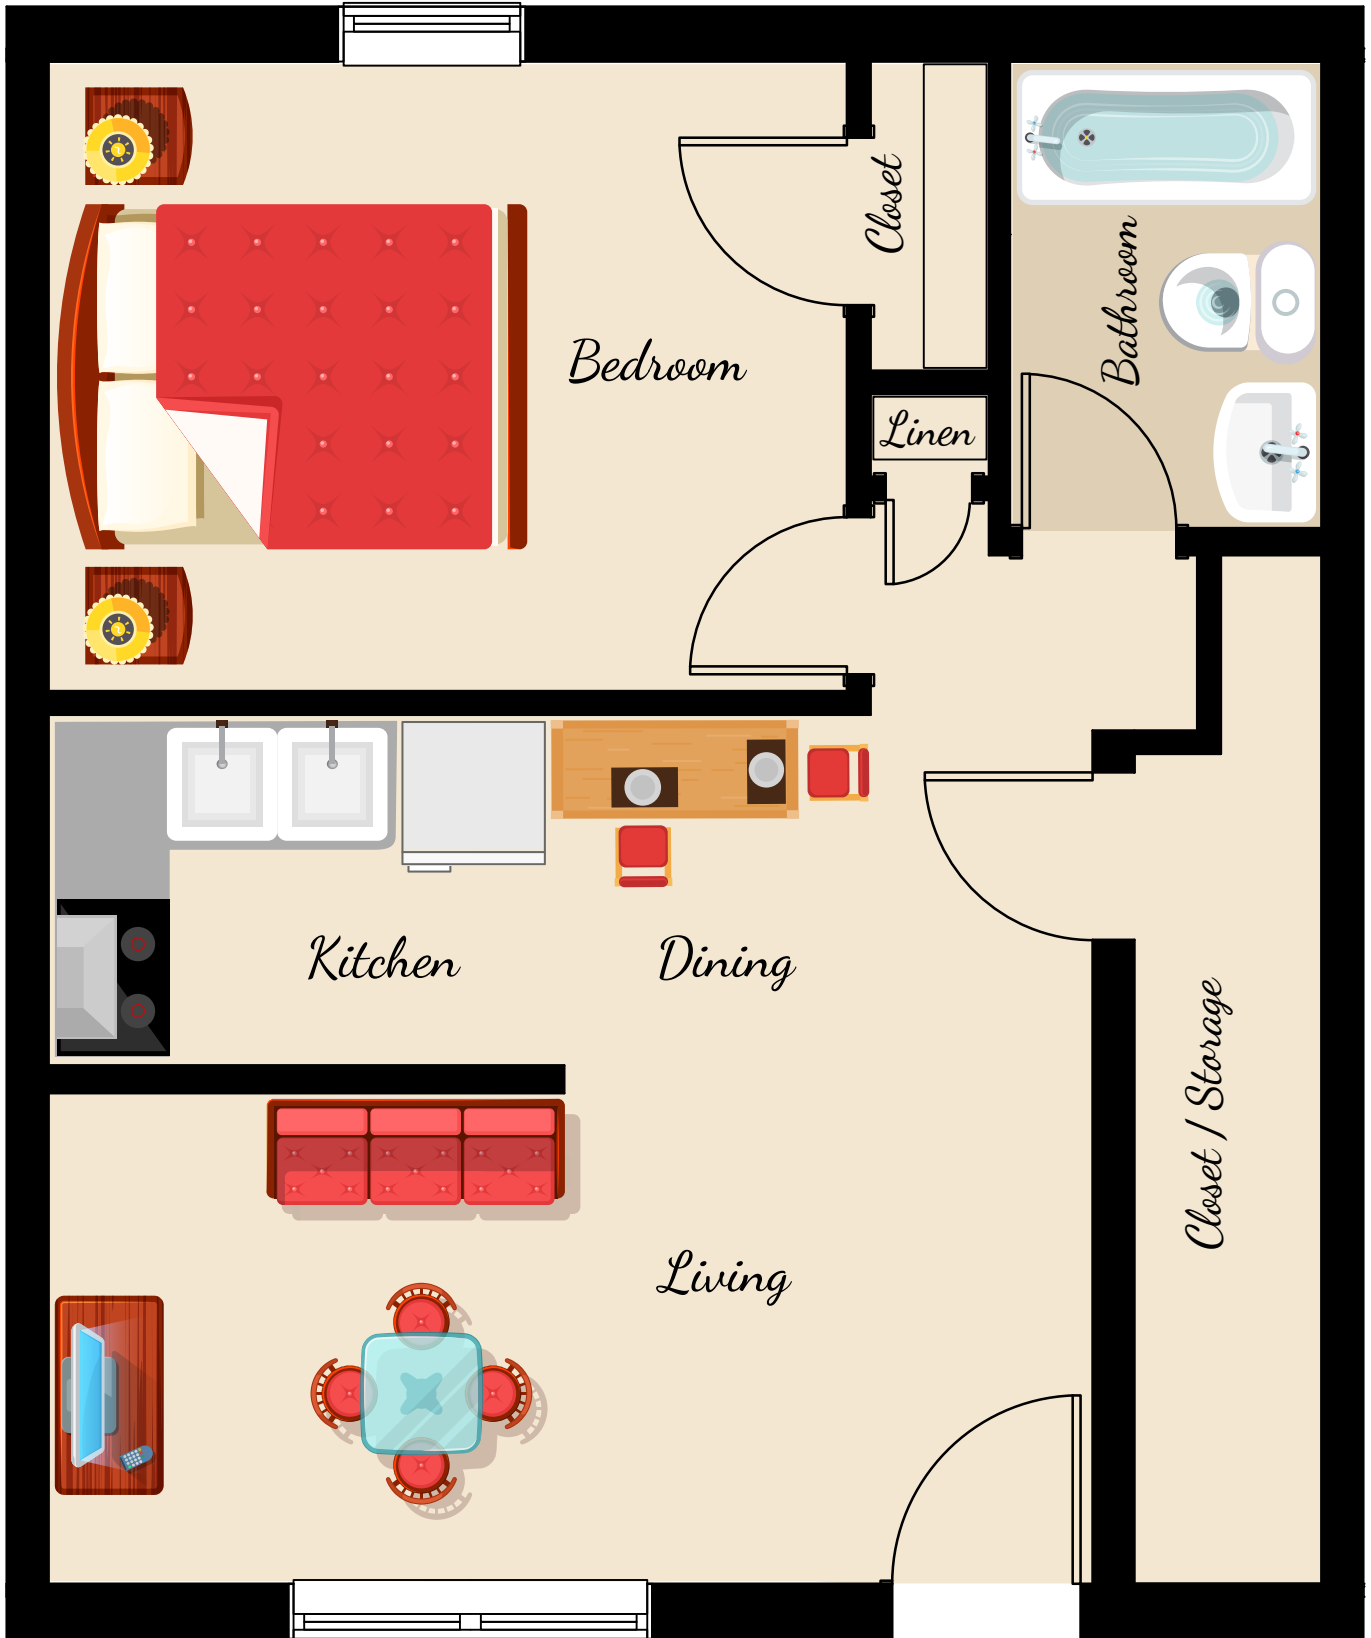

One Bedroom
Total: 490 sq ft

Two Bedroom
First Floor - 437sq ft
Total: 870 sq ft

Two Bedroom

Second Floor - 437 sq ft

Total: 870 sq ft